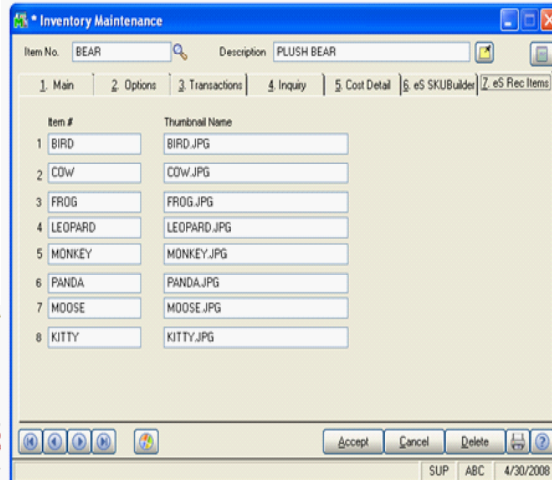

ISM Barsa www.eStylez.com
Portland • San Diego • Phoenix
Seattle • Las Vegas • Houston • Austin