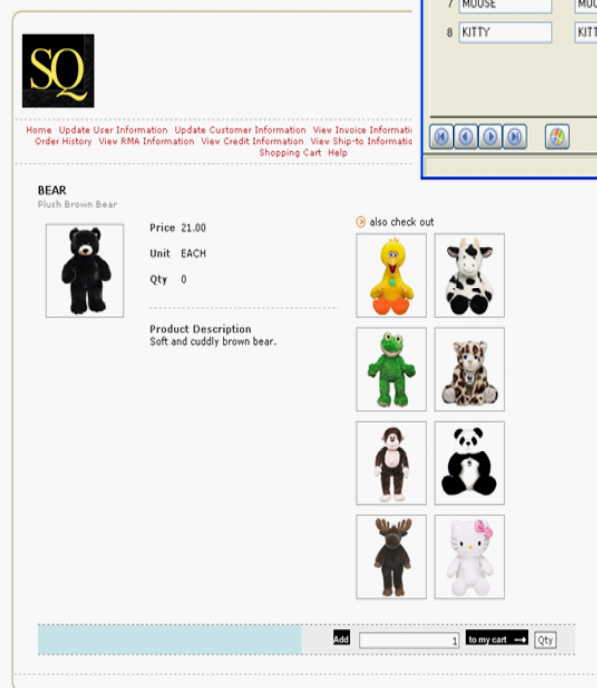

eStylez Recommended Items

MAS 90 & MAS 200

With eStylez Recommended Items for Sage Software® e-Business Manager® you can display up to eight related products or items on each item page. Users can then click on the related item links and jump directly to those item detail pages without the pain of navigating through categories or search results.

Often you may have items that go with well with other inventory items that you sell. Maybe you sell printers but you also sell black and color ink, printer cables, USB cables and glossy paper.

You want to let you customers know that you sell these others items but are worried that once they find the printer they will check out without browsing the

rest of your website, right?

With eStylez Recommended Items you can list up to eight recommended items in the form of thumbnail links on an item

detail page. So on the page for the printer, you could have thumbnails of a printer cable, USB cable and paper.

When customers are shopping on your website you have a captive audience.

Why not let them know what you carry and make the most out of each visit to your website?

Each thumb-

nailed is linked to the actual inventory item on your website so there is no need for users to search for the item, the link will take them right to it.